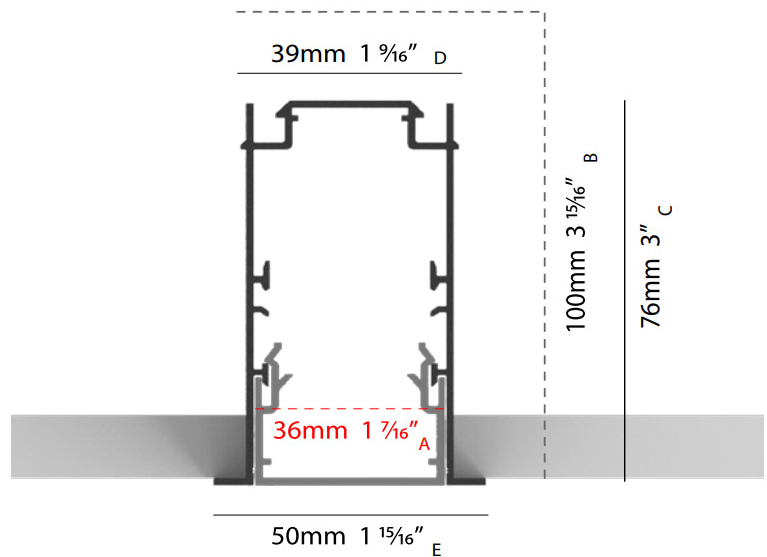

#### RATINGS AND CERTIFICATIONS

Certified By: Certified for North American Standards  
 IP rating: IP20

A: OPENING WIDTH    B: RECESS DEPTH    C: PROFILE HEIGHT  
 D: PROFILE WIDTH    E: MOUNTING INCLUDING FLANGE